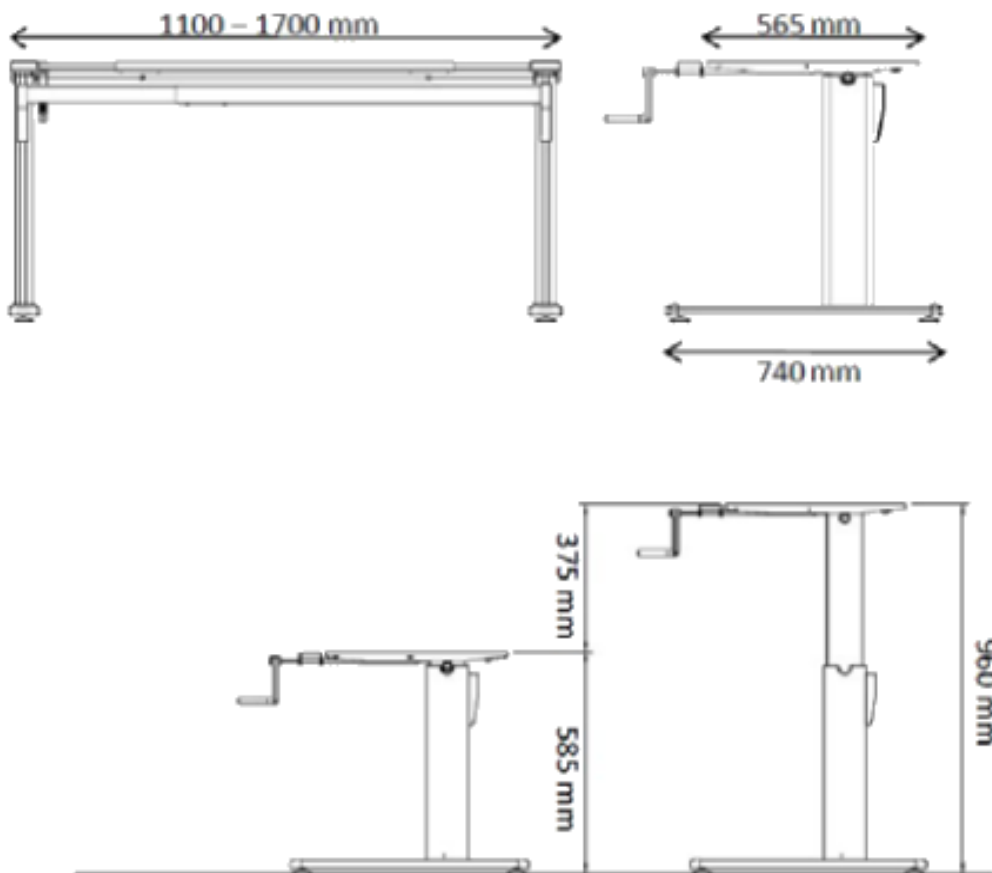

Model:
ERGO SUPER 100

	Height (mm)	min. 585 / max. 960
	Stroke (mm)	375
	Speed (mm)	6/ crank turn
	Width (mm)	min. 1100 / max. 1700
	Depth of feet (mm)	740
	Capacity (kg)	dynamic 80 / static 120
	Noise dB(A)	-
	Weight (kg)	21

Legs and feet made of aluminium. Top supports & crossbars made of powder coated steel.

PCS	PRICE	TOTAL
1	458	458

SCROLL FOR MORE MODELS ↓

Model:

ERGO SUPER 110

Height (mm)	min. 700 / max. 1160
Stroke (mm)	460
Speed (mm)	6/ crank turn
Width (mm)	min. 1100 / max. 1700
Depth of feet (mm)	740
Capacity (kg)	dynamic 80 / static 120
Noise dB(A)	-
Weight (kg)	21

Legs and feet made of aluminium. Top supports & crossbars made of powder coated steel.

PCS	PRICE	TOTAL
1	477	477