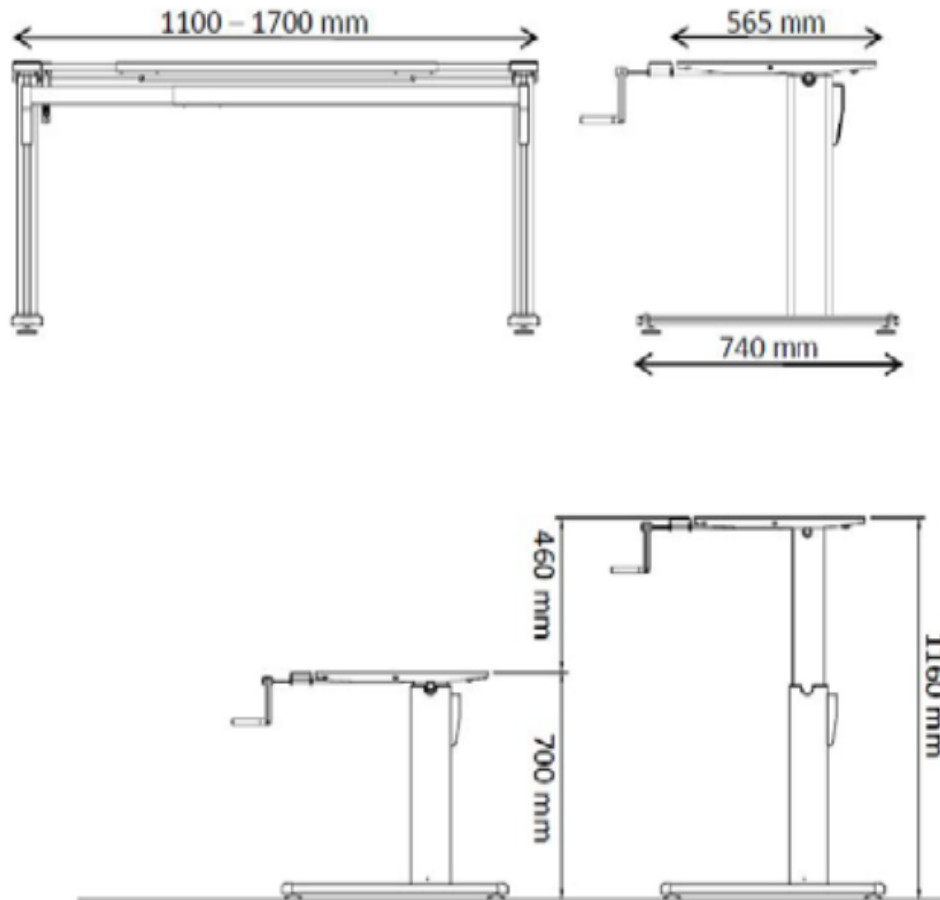

Model:
ERGO SUPER 100

	Height (mm)	min. 585 / max. 960
	Stroke (mm)	375
	Speed (mm)	6/ crank turn
	Width (mm)	min. 1100 / max. 1700
	Depth of feet (mm)	740
	Capacity (kg)	dynamic 80 / static 120
	Noise dB(A)	-
	Weight (kg)	21

Legs and feet made of aluminium. Top supports & crossbars made of powder coated steel.

PCS	PRICE	TOTAL
1	458	458

SCROLL FOR MORE MODELS ↓

Model:

ERGO SUPER 110

Height (mm)	min. 700 / max. 1160
Stroke (mm)	460
Speed (mm)	6/ crank turn
Width (mm)	min. 1100 / max. 1700
Depth of feet (mm)	740
Capacity (kg)	dynamic 80 / static 120
Noise dB(A)	-
Weight (kg)	21

Legs and feet made of aluminium. Top supports & crossbars made of powder coated steel.

PCS	PRICE	TOTAL
1	477	477