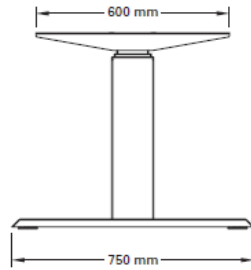

### ERGO SUPER STEEL S-LINE 270

Height (mm)	min. 615 / max. 1275
Stroke (mm)	660
Speed (mm/s)	39
Width (mm)	min. 1100 / max. 1700
Depth of feet (mm)	750
Column size (mm)	64 x 130
Capacity (kg)	dynamic 80
Noise dB(A)	< 55
Power	220-230V
Plug type	Replaceable
Weight (kg)	35
Available surface colors:	Silver, White
Softstart & -stop function	Spindle lifting system & low energy consumption

**Legs, feet, top supports & crossbar made of powder coated steel**

PCS	PRICE	TOTAL
1	692	692

**SCROLL FOR MORE MODELS ↓**

Model:

**ERGO SUPER STEEL S-LINE 470**

Height (mm)	min. 615 / max. 1275
Stroke (mm)	660
Speed (mm/s)	39
Width (mm)	min. 1100 / max. 1700
Depth of feet (mm)	750
Column size (mm)	70 x 70
Capacity (kg)	dynamic 80
Noise dB(A)	< 55
Power	220-230V
Plug type	Replaceable
Weight (kg)	30
Available surface colors:	Silver, White
Softstart & -stop function	Spindle lifting system & low energy consumption

**Legs, feet, top supports & crossbar made of powder coated steel**

PCS	PRICE	TOTAL
1	652	652

**SCROLL FOR MORE MODELS ↓**

Model:

**ERGO SUPER STEEL S-LINE 670**

Height (mm)	min. 615 / max. 1275
Stroke (mm)	660
Speed (mm/s)	39
Width (mm)	min. 1100 / max. 1700
Depth of feet (mm)	750
Column size (mm)	60 x 100
Capacity (kg)	dynamic 80
Noise dB(A)	< 55
Power	220-230V
Plug type	Replaceable
Weight (kg)	31
Available surface colors:	Silver, White
Softstart & -stop function	Spindle lifting system & low energy consumption