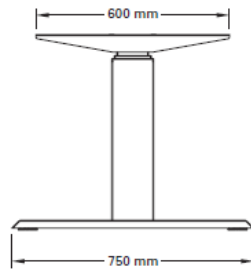

PCS	PRICE	TOTAL
1	672	672

All prices in EURO € incl. VAT !