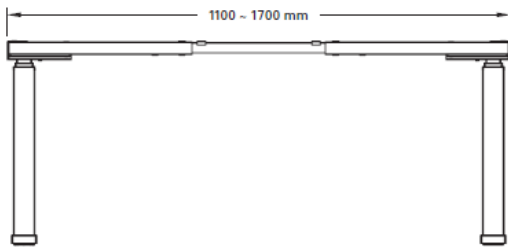

PCS	PRICE	TOTAL
1	672	672

All prices in EURO € incl. VAT !