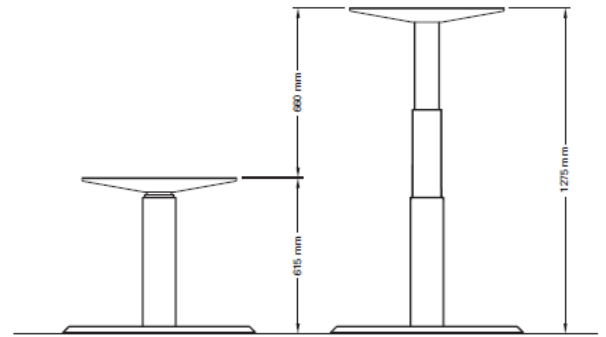

PCS	PRICE	TOTAL
1	672	672

All prices in EURO € incl. VAT !