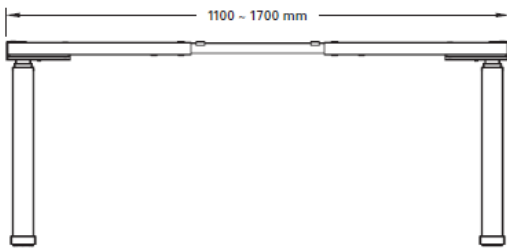

### ERGO SUPER STEEL S-LINE 270

Height (mm)	min. 615 / max. 1275
Stroke (mm)	660
Speed (mm/s)	39
Width (mm)	min. 1100 / max. 1700
Depth of feet (mm)	750
Column size (mm)	64 x 130
Capacity (kg)	dynamic 80
Noise dB(A)	< 55
Power	220-230V
Plug type	Replaceable
Weight (kg)	35
Available surface colors:	Silver, White
Softstart & -stop function	Spindle lifting system & low energy consumption

**Legs, feet, top supports & crossbar made of powder coated steel**

PCS	PRICE	TOTAL
1	692	692

**SCROLL FOR MORE MODELS ↓**

Model:

**ERGO SUPER STEEL S-LINE 470**

Height (mm)	min. 615 / max. 1275
Stroke (mm)	660
Speed (mm/s)	39
Width (mm)	min. 1100 / max. 1700
Depth of feet (mm)	750
Column size (mm)	70 x 70
Capacity (kg)	dynamic 80
Noise dB(A)	< 55
Power	220-230V
Plug type	Replaceable
Weight (kg)	30
Available surface colors:	Silver, White
Softstart & -stop function	Spindle lifting system & low energy consumption

**Legs, feet, top supports & crossbar made of powder coated steel**

PCS	PRICE	TOTAL
1	652	652

**SCROLL FOR MORE MODELS ↓**

Model:

**ERGO SUPER STEEL S-LINE 670**

Height (mm)	min. 615 / max. 1275
Stroke (mm)	660
Speed (mm/s)	39
Width (mm)	min. 1100 / max. 1700
Depth of feet (mm)	750
Column size (mm)	60 x 100
Capacity (kg)	dynamic 80
Noise dB(A)	< 55
Power	220-230V
Plug type	Replaceable
Weight (kg)	31
Available surface colors:	Silver, White
Softstart & -stop function	Spindle lifting system & low energy consumption