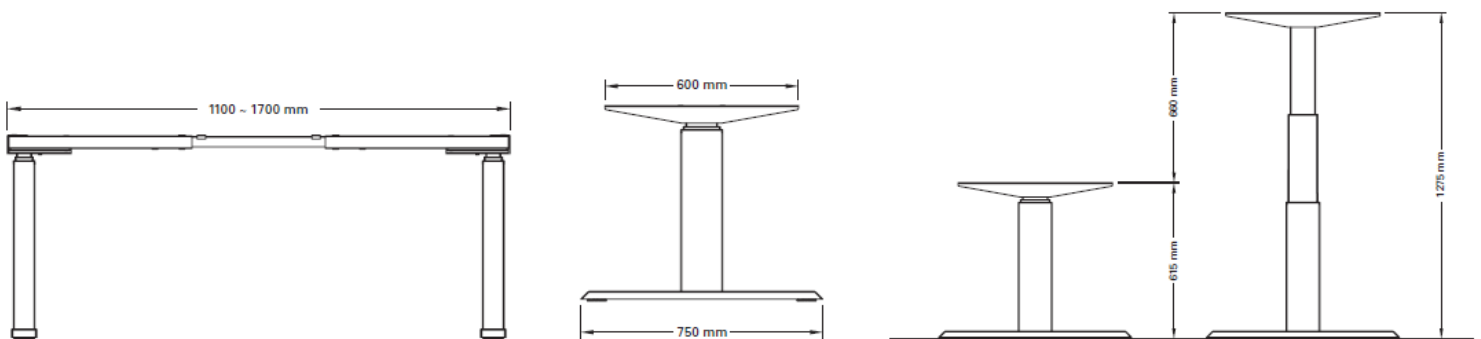

### ERGO SUPER STEEL S-LINE 270

Height (mm)	min. 615 / max. 1275
Stroke (mm)	660
Speed (mm/s)	39
Width (mm)	min. 1100 / max. 1700
Depth of feet (mm)	750
Column size (mm)	64 x 130
Capacity (kg)	dynamic 80
Noise dB(A)	< 55
Power	220-230V
Plug type	Replaceable
Weight (kg)	35
Available surface colors:	Silver, White
Softstart & -stop function	Spindle lifting system & low energy consumption

**Legs, feet, top supports & crossbar made of powder coated steel**

PCS	PRICE	TOTAL
1	692	692

**SCROLL FOR MORE MODELS ↓**

Model:

**ERGO SUPER STEEL S-LINE 470**

Height (mm)	min. 615 / max. 1275
Stroke (mm)	660
Speed (mm/s)	39
Width (mm)	min. 1100 / max. 1700
Depth of feet (mm)	750
Column size (mm)	70 x 70
Capacity (kg)	dynamic 80
Noise dB(A)	< 55
Power	220-230V
Plug type	Replaceable
Weight (kg)	30
Available surface colors:	Silver, White
Softstart & -stop function	Spindle lifting system & low energy consumption

**Legs, feet, top supports & crossbar made of powder coated steel**

PCS	PRICE	TOTAL
1	652	652

**SCROLL FOR MORE MODELS ↓**

Model:

**ERGO SUPER STEEL S-LINE 670**

Height (mm)	min. 615 / max. 1275
Stroke (mm)	660
Speed (mm/s)	39
Width (mm)	min. 1100 / max. 1700
Depth of feet (mm)	750
Column size (mm)	60 x 100
Capacity (kg)	dynamic 80
Noise dB(A)	< 55
Power	220-230V
Plug type	Replaceable
Weight (kg)	31
Available surface colors:	Silver, White
Softstart & -stop function	Spindle lifting system & low energy consumption