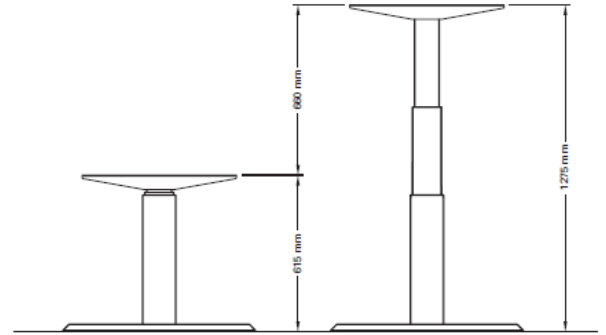

### ERGO SUPER STEEL S-LINE 270

Height (mm)	min. 615 / max. 1275
Stroke (mm)	660
Speed (mm/s)	39
Width (mm)	min. 1100 / max. 1700
Depth of feet (mm)	750
Column size (mm)	64 x 130
Capacity (kg)	dynamic 80
Noise dB(A)	< 55
Power	220-230V
Plug type	Replaceable
Weight (kg)	35
Available surface colors:	Silver, White
Softstart & -stop function	Spindle lifting system & low energy consumption

**Legs, feet, top supports & crossbar made of powder coated steel**

PCS	PRICE	TOTAL
1	692	692

**SCROLL FOR MORE MODELS ↓**

Model:

**ERGO SUPER STEEL S-LINE 470**

Height (mm)	min. 615 / max. 1275
Stroke (mm)	660
Speed (mm/s)	39
Width (mm)	min. 1100 / max. 1700
Depth of feet (mm)	750
Column size (mm)	70 x 70
Capacity (kg)	dynamic 80
Noise dB(A)	< 55
Power	220-230V
Plug type	Replaceable
Weight (kg)	30
Available surface colors:	Silver, White
Softstart & -stop function	Spindle lifting system & low energy consumption

**Legs, feet, top supports & crossbar made of powder coated steel**

PCS	PRICE	TOTAL
1	652	652

**SCROLL FOR MORE MODELS ↓**

Model:

**ERGO SUPER STEEL S-LINE 670**

Height (mm)	min. 615 / max. 1275
Stroke (mm)	660
Speed (mm/s)	39
Width (mm)	min. 1100 / max. 1700
Depth of feet (mm)	750
Column size (mm)	60 x 100
Capacity (kg)	dynamic 80
Noise dB(A)	< 55
Power	220-230V
Plug type	Replaceable
Weight (kg)	31
Available surface colors:	Silver, White
Softstart & -stop function	Spindle lifting system & low energy consumption